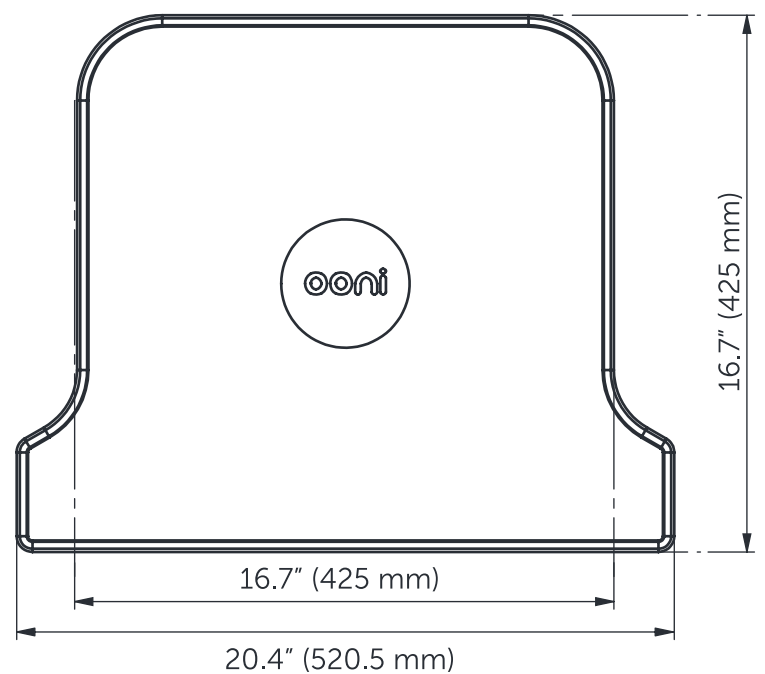

Ooni Koda 16 Dimensions

Oven door opening dimensions

X: 2" (53 mm) Y: 4.5" (116 mm)
A: 21" (540 mm) B: 20" (510 mm) C: 10" (255 mm)

Thickness: 0.59" (15 mm)