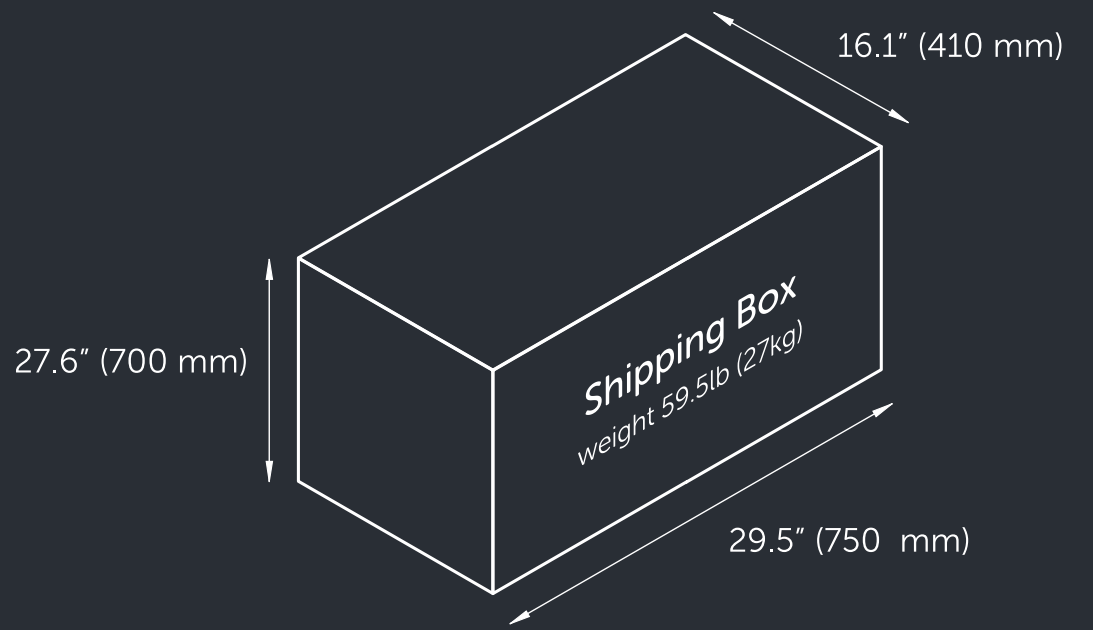

Ooni Koda 16 Dimensions

Oven door opening dimensions

X: 2" (53 mm) Y: 4.5" (116 mm)
A: 21" (540 mm) B: 20" (510 mm) C: 10" (255 mm)

Thickness: 0.59" (15 mm)