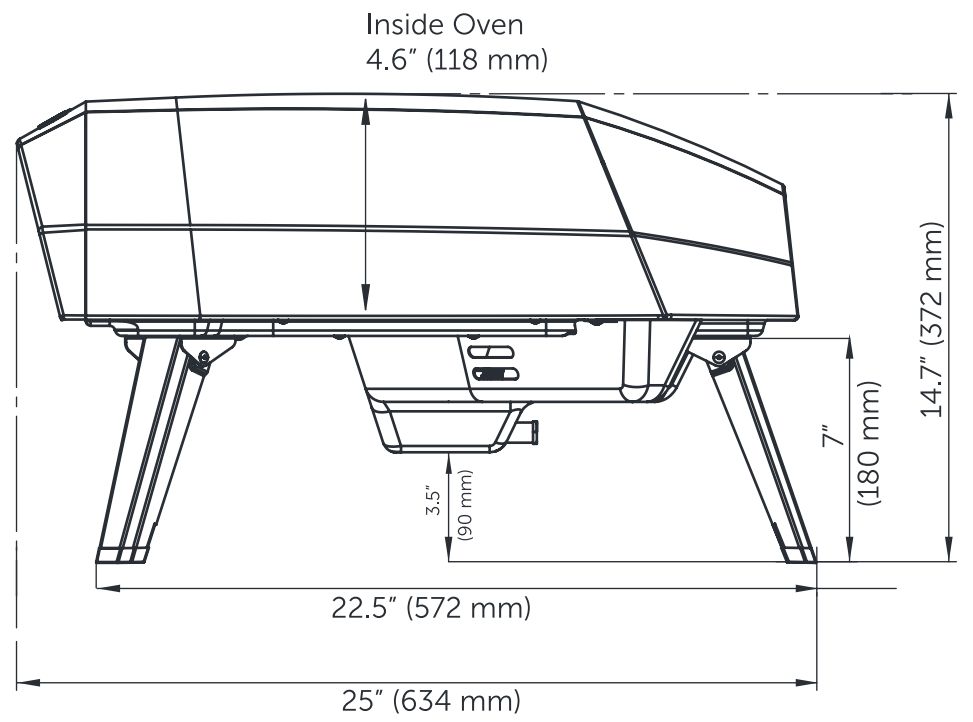

Ooni Koda 16 Dimensions

Oven door opening dimensions

X: 2" (53 mm) Y: 4.5" (116 mm)
A: 21" (540 mm) B: 20" (510 mm) C: 10" (255 mm)

Thickness: 0.59" (15 mm)