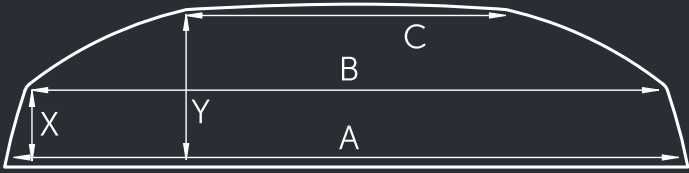

Ooni Koda 16 Dimensions

Oven door opening dimensions

X: 2" (53 mm) Y: 4.5" (116 mm)
A: 21" (540 mm) B: 20" (510 mm) C: 10" (255 mm)

Thickness: 0.59" (15 mm)