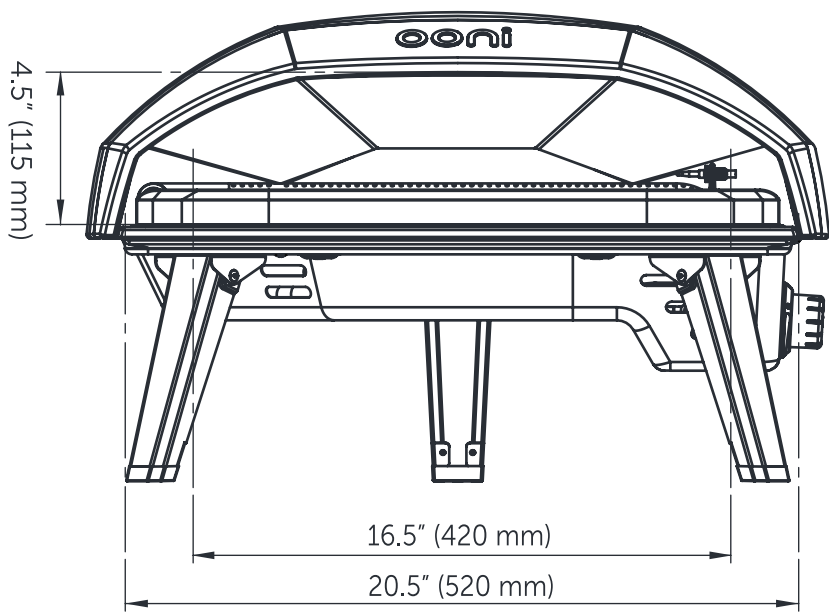

Ooni Koda 16 Dimensions

Oven door opening dimensions

X: 2" (53 mm) Y: 4.5" (116 mm)
A: 21" (540 mm) B: 20" (510 mm) C: 10" (255 mm)

Thickness: 0.59" (15 mm)